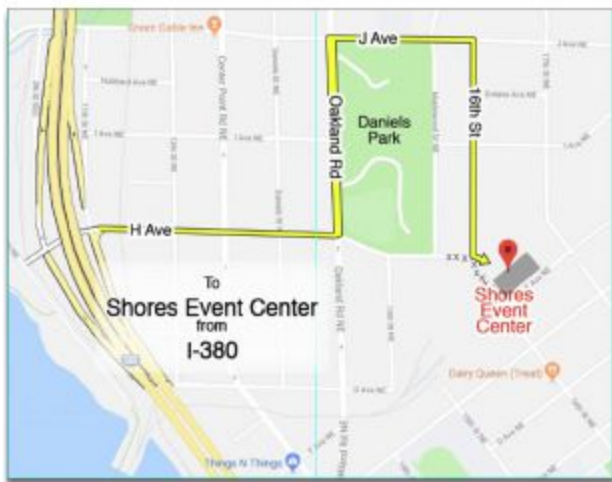

WHAT'S UP

WITH THE ROAD WORK?

HOW WOULD YOU LIKE TO GET TO US?

Via the Freeway
I-380
exit onto H Ave. NE
left onto Oakland Rd.
right onto J Ave. NE
right onto 16th St. NE

left into our parking lot
just before the
Do Not Enter
sign

Via 1st Ave.
1st Ave.
turn onto 17th St. NE
left onto I Ave. NE.
left onto 16th Ave. NE
left into our parking lot
just before the
Do Not Enter
sign